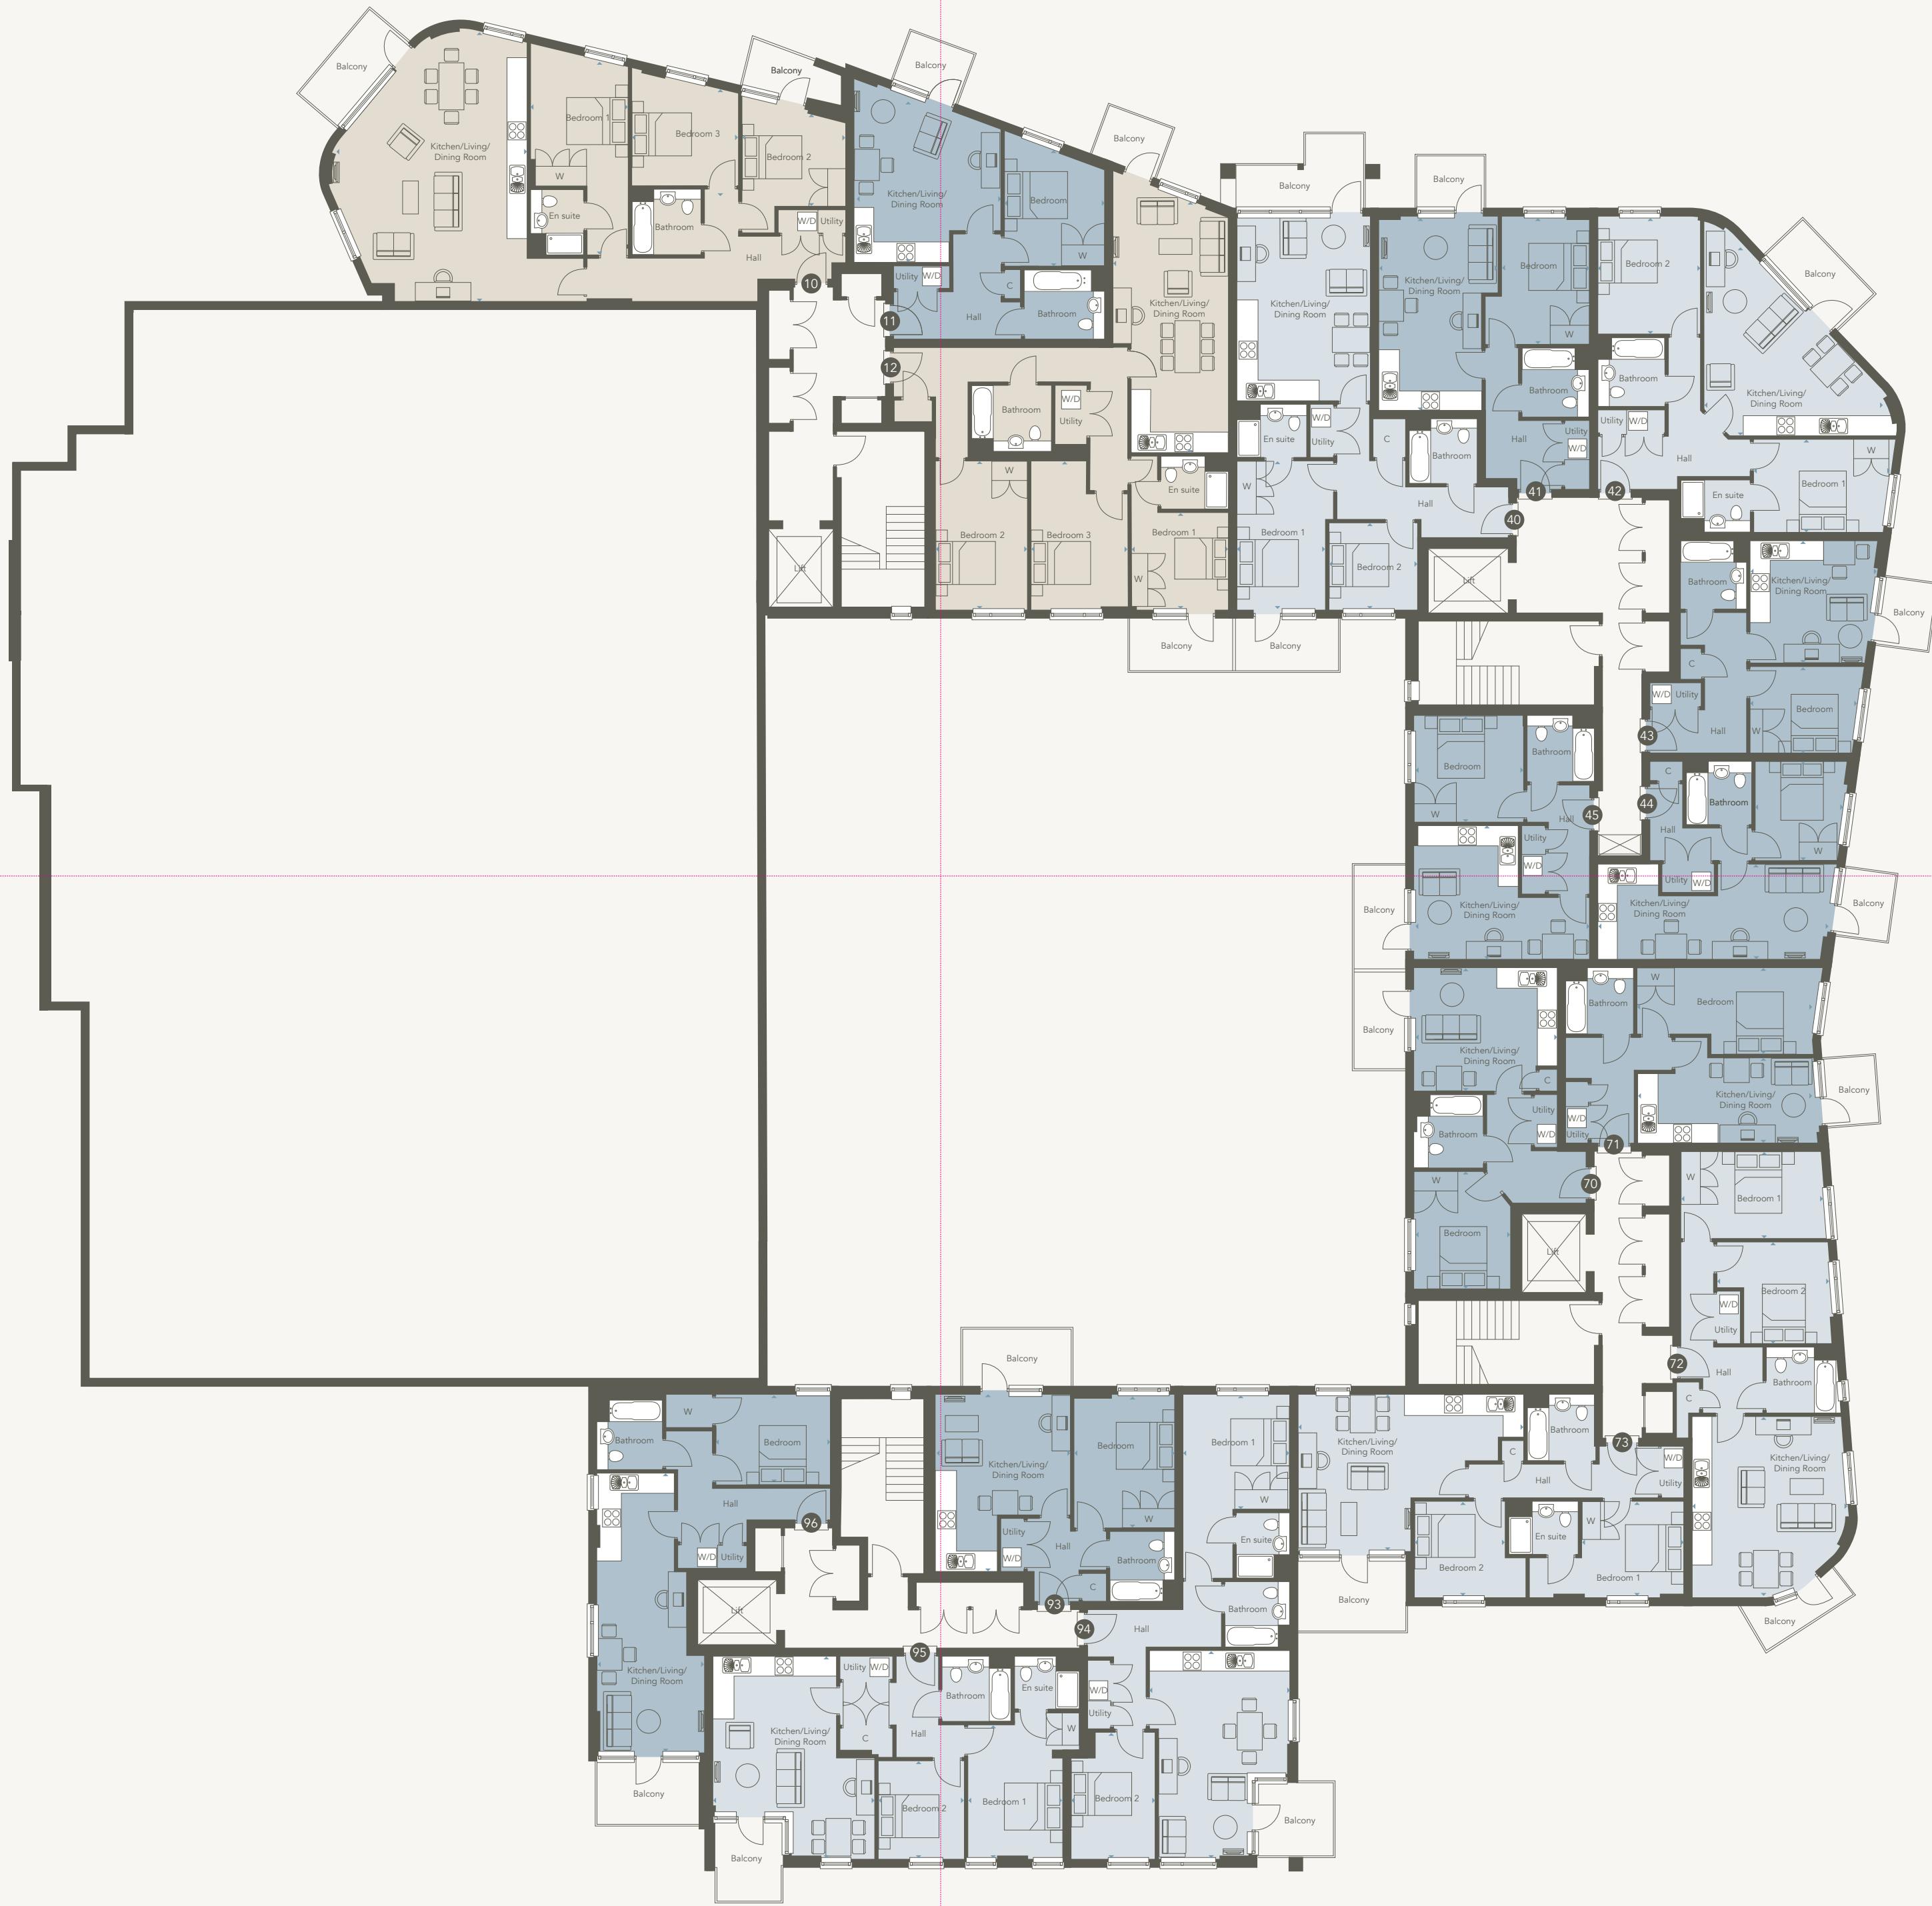

FOURTH FLOOR

1. Key
2. 1 bedroom apartment
   - 2 bedroom apartment
   - 3 bedroom apartment
   - Dimension indicator
   - W Wardrobe
   - W/D Washer/dryer
   - C Cloaks cupboard