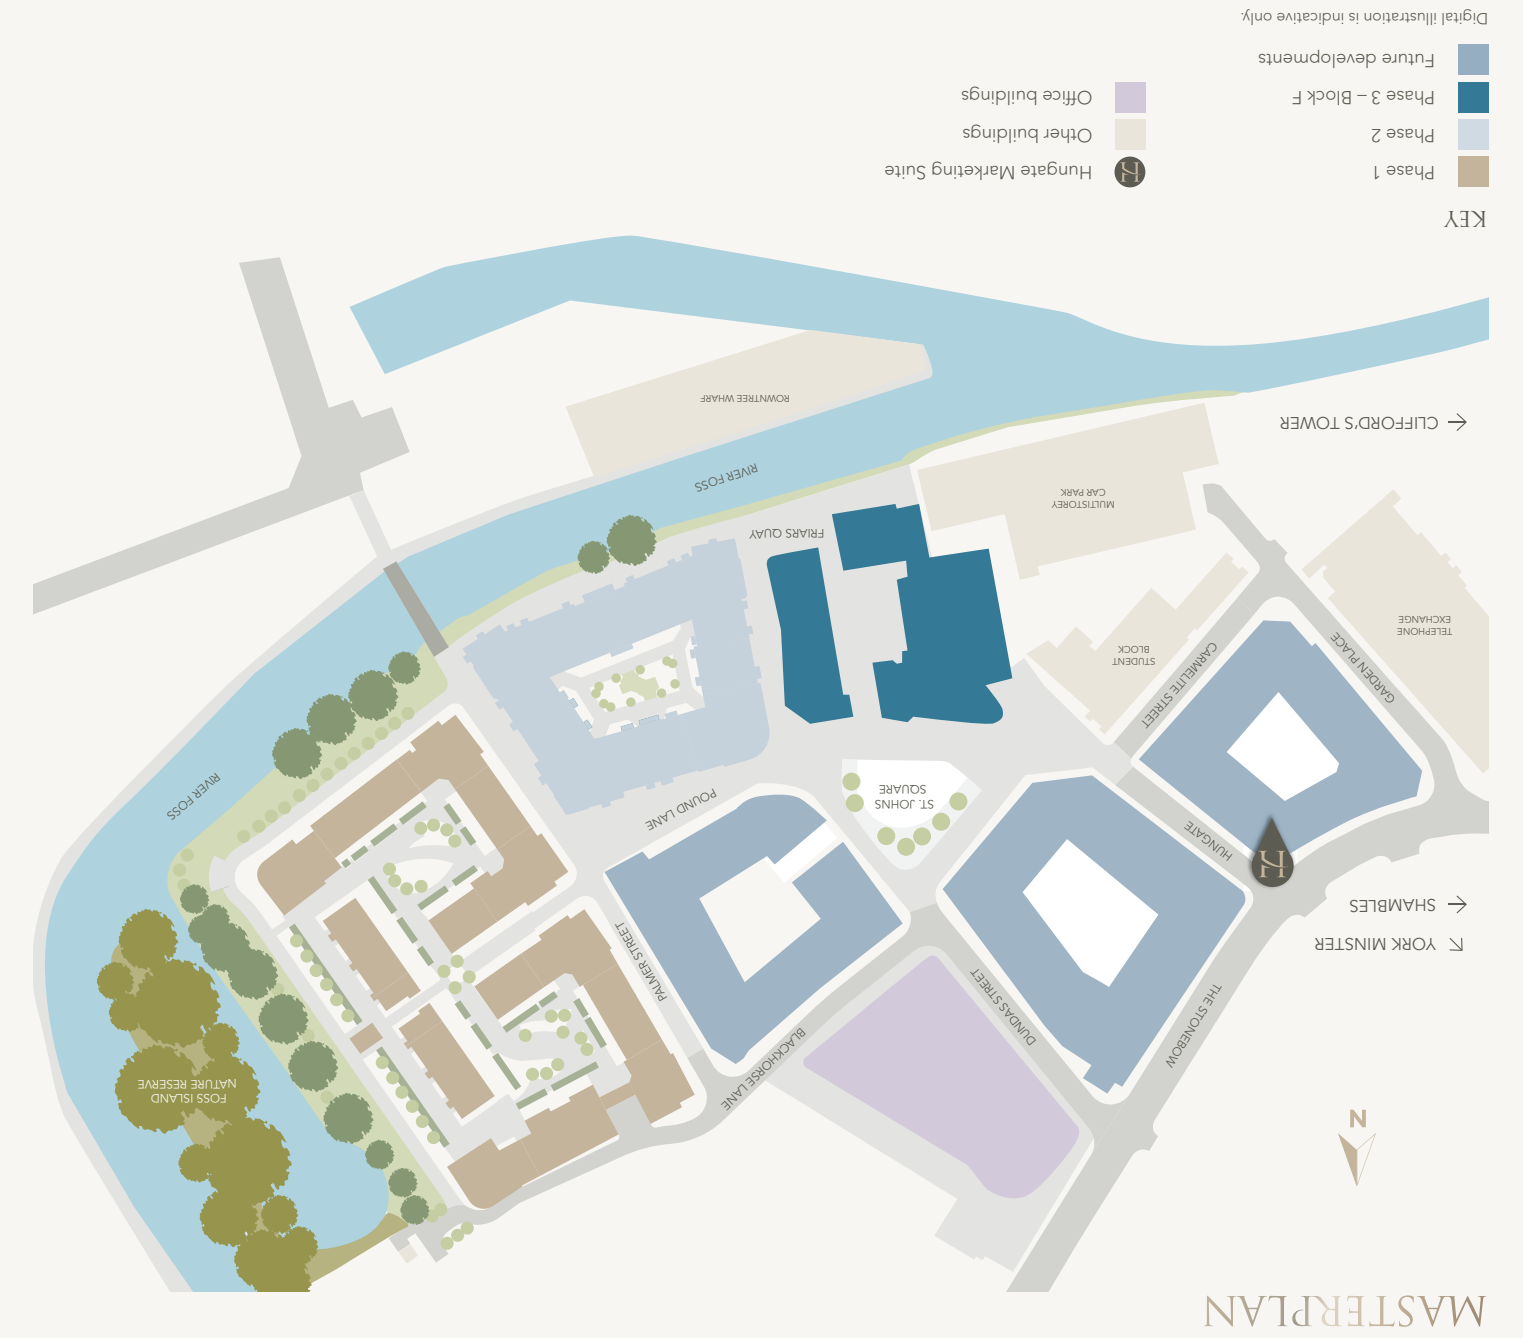

THREE BEDROOM APARTMENTS

Apartment 10			
Kitchen/Living/Dining Room	6297mm x 8589mm	20' 8" x 28' 2"	
Bedroom 1	3176mm x 6734mm	10' 5" x 22' 1"	
Bedroom 2	3340mm x 4456mm	10' 11" x 14' 7"	
Bedroom 3	3355mm x 3638mm	11' 0" x 11' 11"	
Total apartment area	112.3 sq m	1208.4 sq ft	
Apartment 12			
Kitchen/Living/Dining Room	9190mm x 4263mm	30' 2" x 14' 0"	
Bedroom 1	4895mm x 3577mm	16' 1" x 11' 9"	
Bedroom 2	4680mm x 2800mm	15' 4" x 9' 2"	
Bedroom 3	4680mm x 2753mm	15' 4" x 9' 0"	
Total apartment area	99.9 sq m	1075.8 sq ft