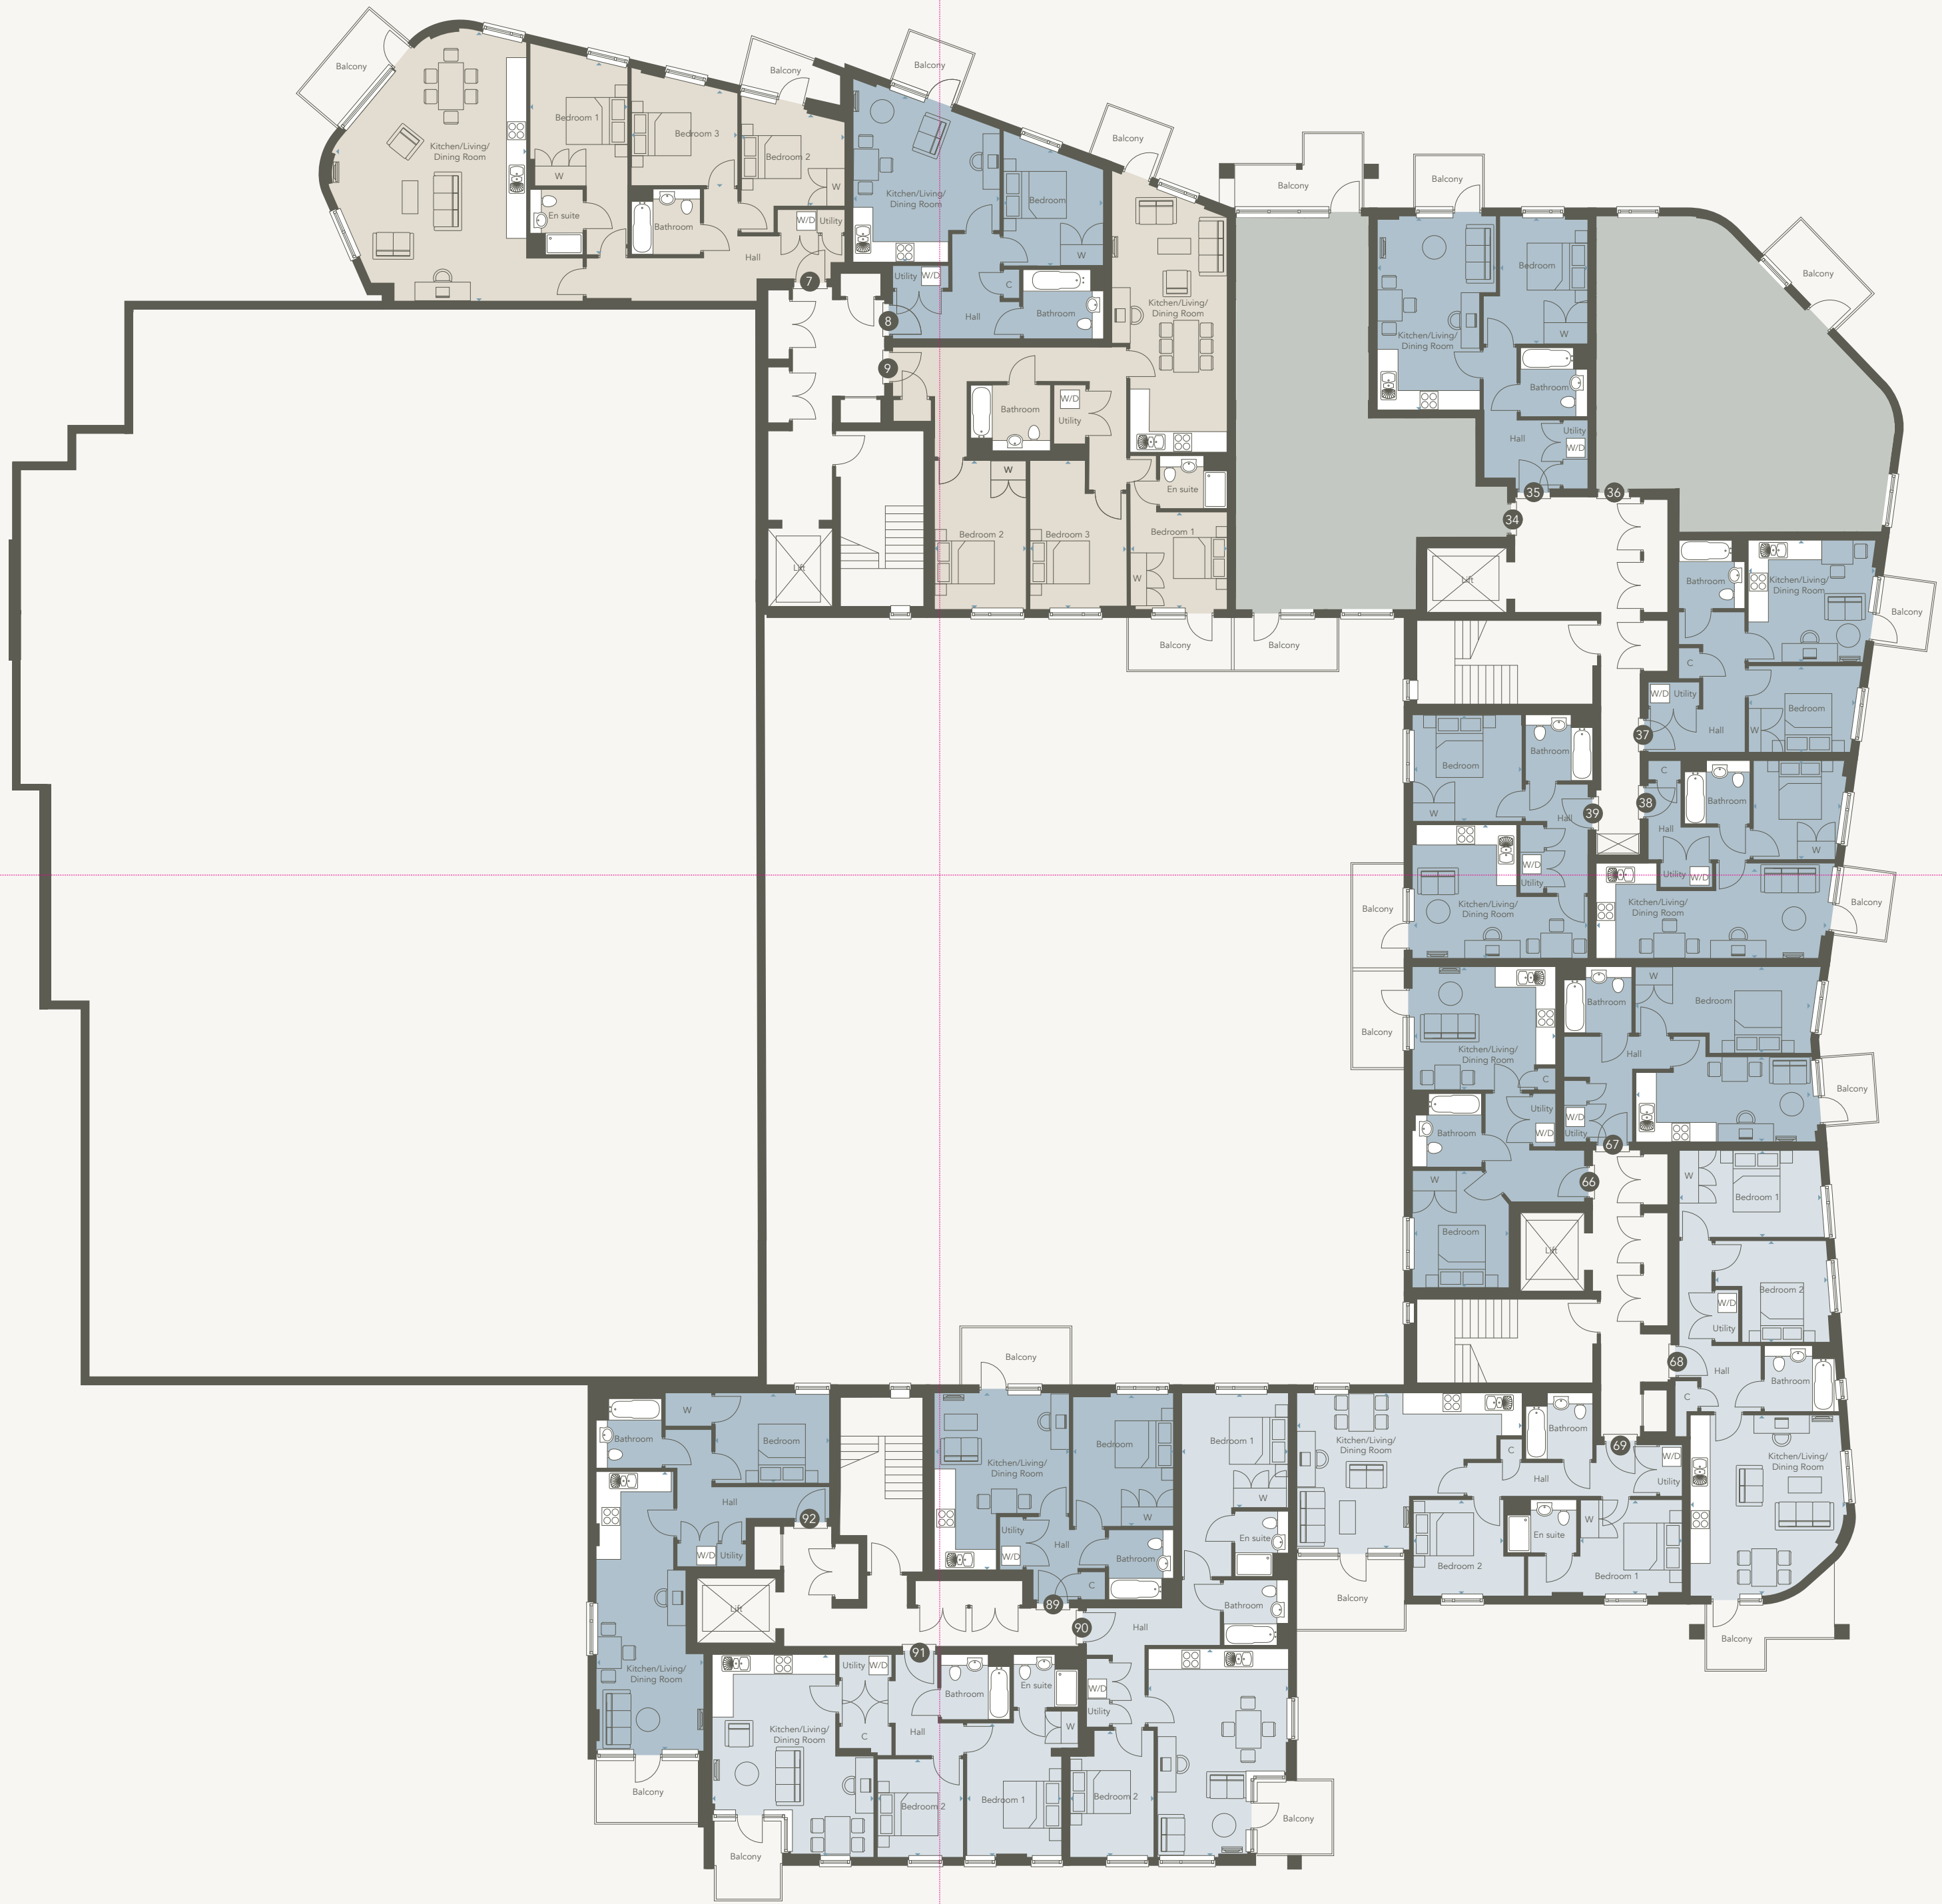

THIRD FLOOR

1. Key
2. 1 bedroom apartment
   - 2 bedroom apartment
   - 3 bedroom apartment
   - Affordable housing
   - Dimension indicator
   - W Wardrobe
   - W/D Washer/dryer
   - C Cloaks cupboard