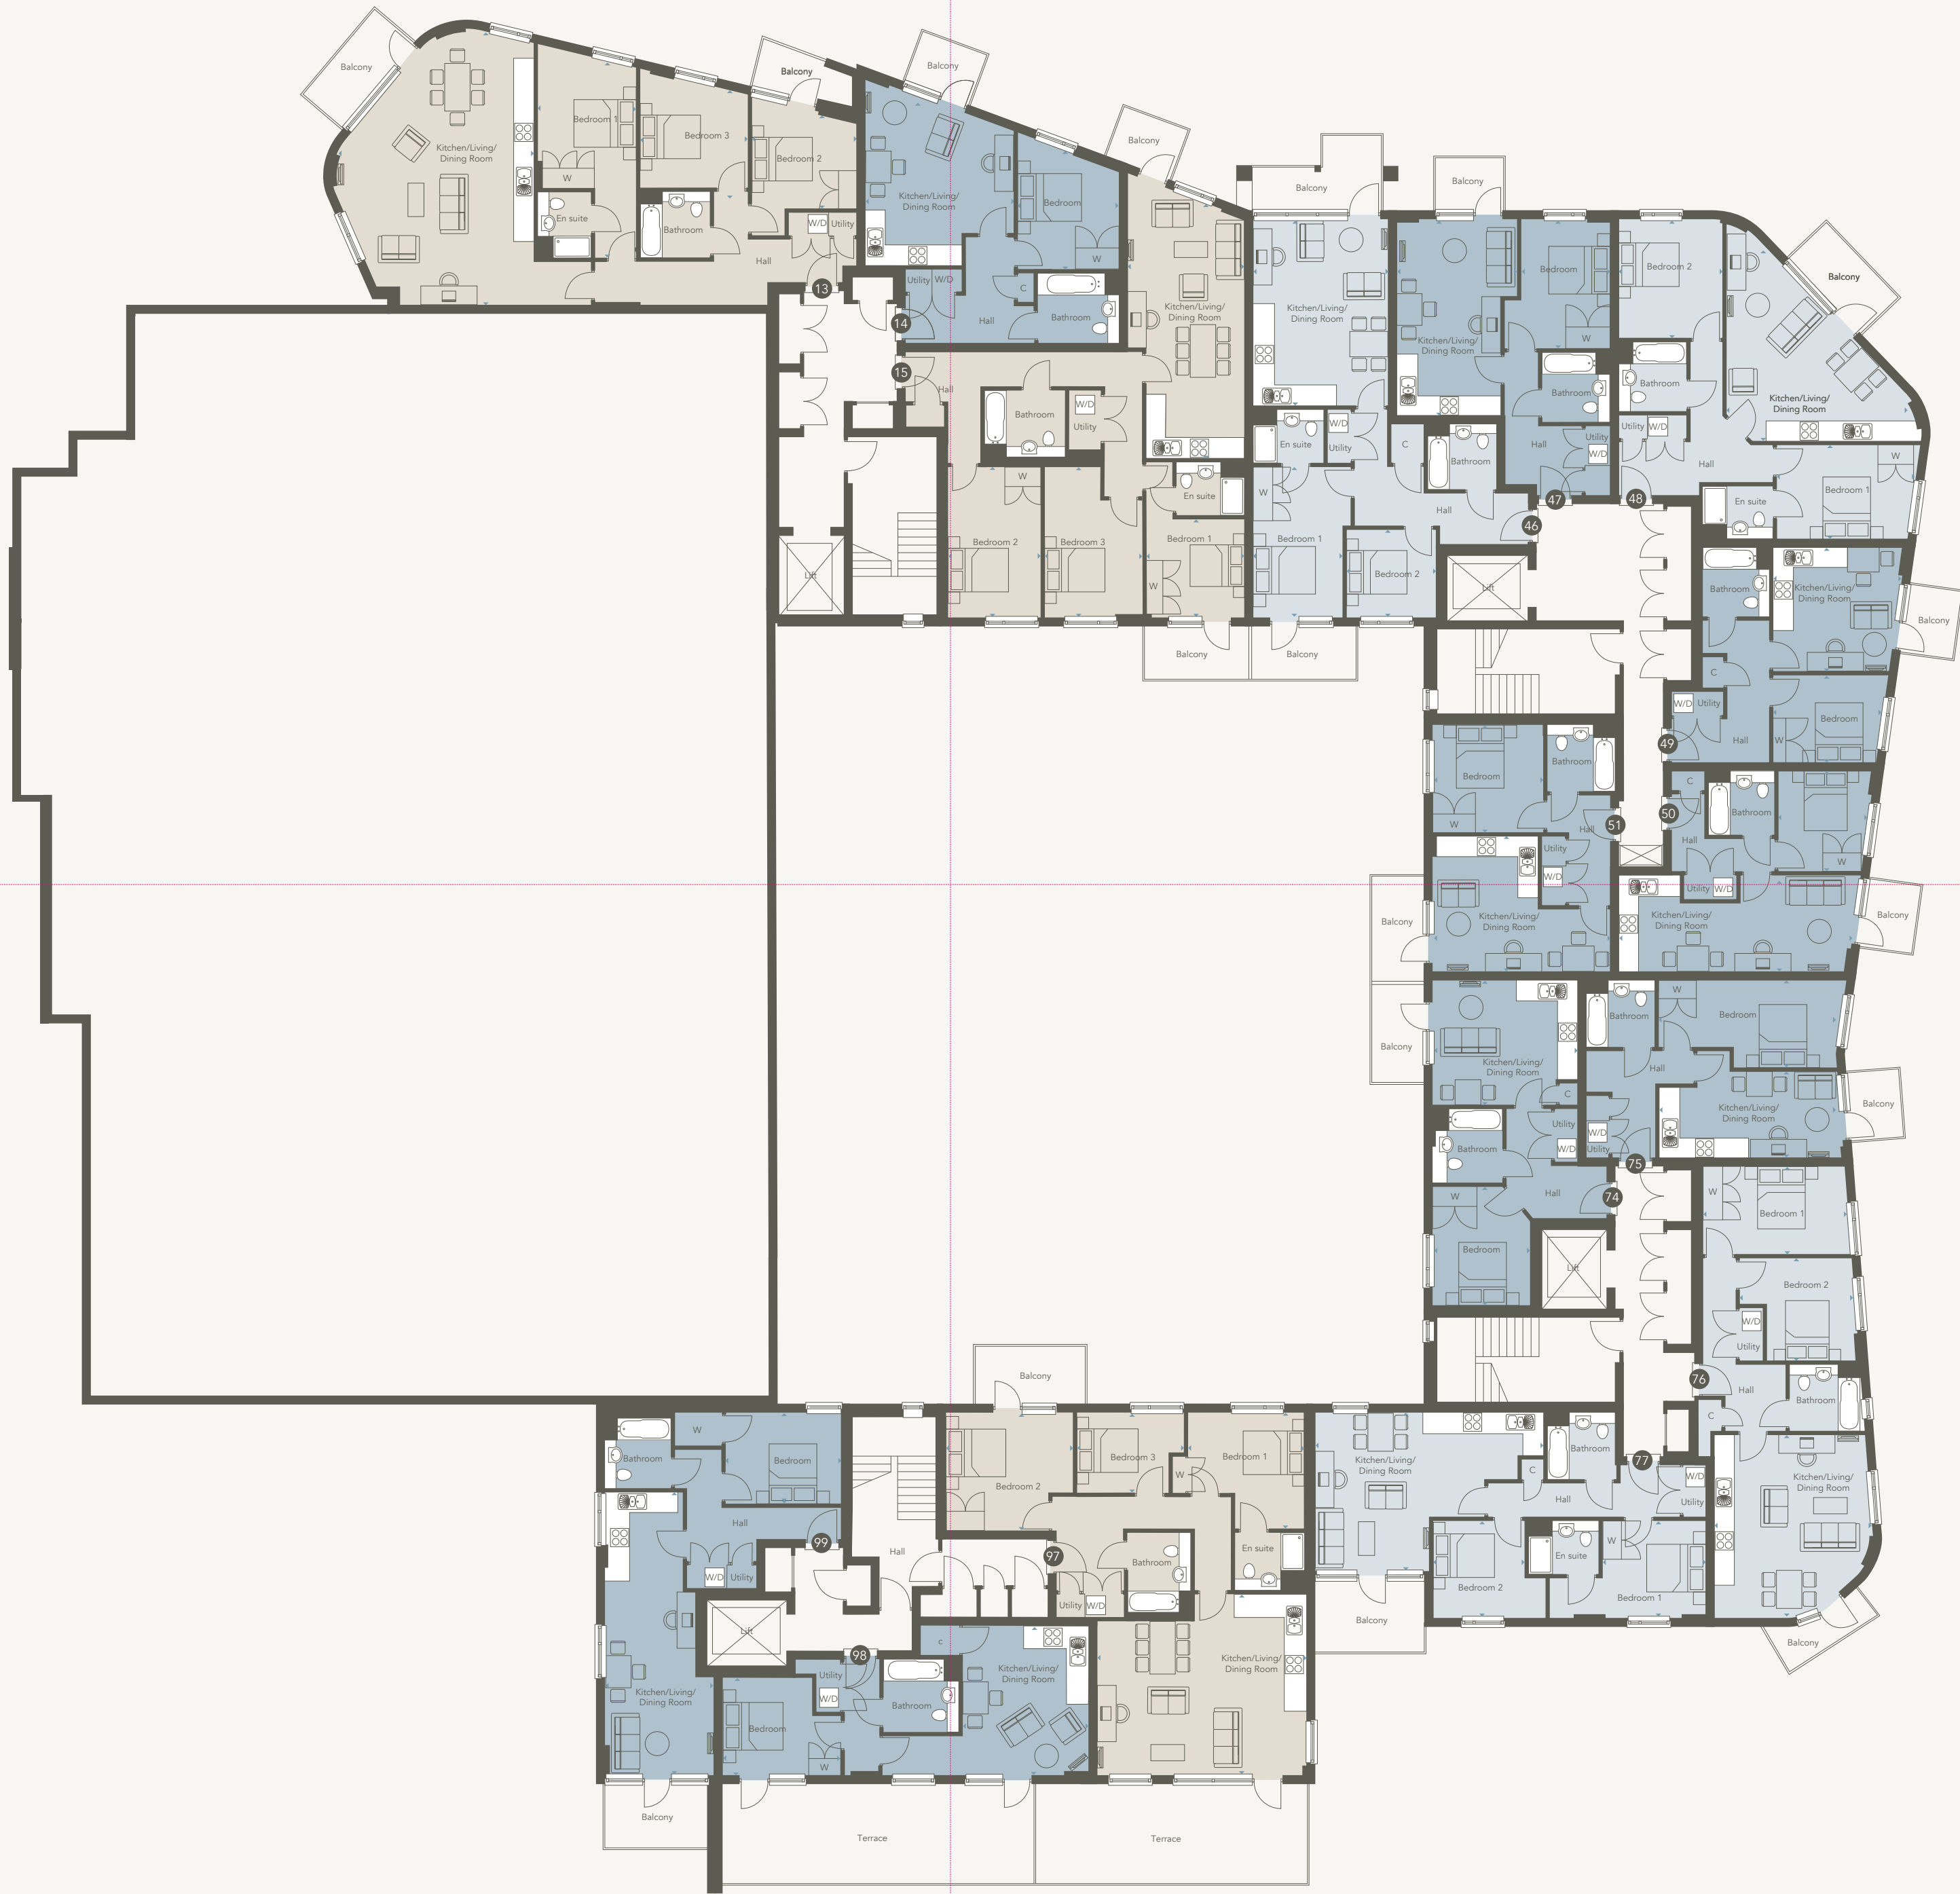

FIFTH FLOOR

1. Key
2. 1 bedroom apartment
   - 2 bedroom apartment
   - 3 bedroom apartment
   - Dimension indicator
   - W Wardrobe
   - W/D Washer/dryer
   - C Cloaks cupboard