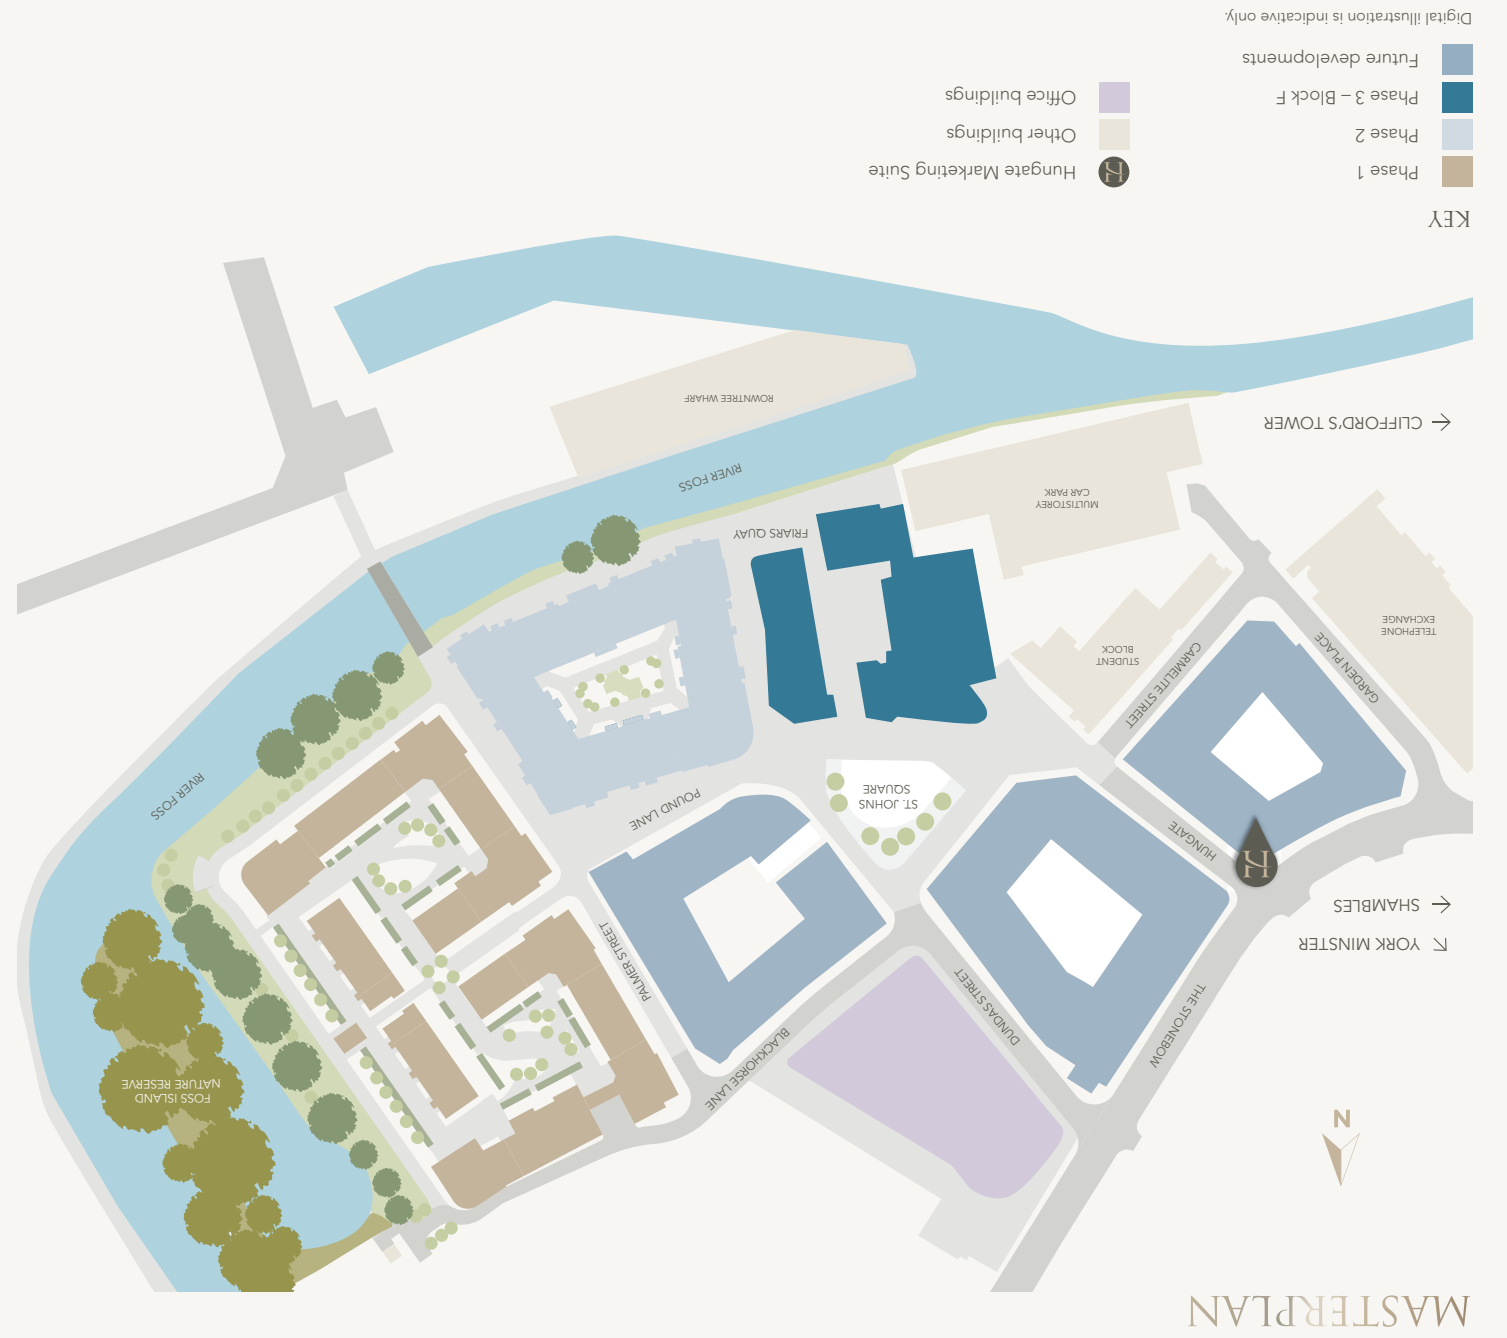

FIRST FLOOR

ONE BEDROOM APARTMENTS

Apartment 2			
Kitchen/Living/Dining Room	4564mm x 6011mm	15' 0" x 19' 9"	
Bedroom	2800mm x 4497mm	9' 2" x 14' 9"	
Total apartment area	49.2 sq m	529.8 sq ft	

Apartment 23			
Kitchen/Living/Dining Room	3755mm x 6190mm	12' 4" x 20' 4"	
Bedroom	2800mm x 4090mm	9' 2" x 13' 5"	
Total apartment area	48.5 sq m	521.6 sq ft	

Apartment 25			
Kitchen/Living/Dining Room	4269mm x 3920mm	14' 0" x 12' 10"	
Bedroom	3922mm x 2800mm	12' 10" x 9' 2"	
Total apartment area	43.2 sq m	465.1 sq ft	

Apartment 59			
Kitchen/Living/Dining Room	5772mm x 3053mm	18' 11" x 10' 0"	
Bedroom	5882mm x 2800mm	19' 4" x 9' 2"	
Total apartment area	47.1 sq m	507.5 sq ft	

Apartment 84			
Kitchen/Living/Dining Room	8960mm x 3415mm	29' 5" x 11' 2"	
Bedroom	2800mm x 3586mm	9' 2" x 11' 9"	
Total apartment area	55.4 sq m	596.6 sq ft	

TWO BEDROOM APARTMENTS

Apartment 22			
Kitchen/Living/Dining Room	5869mm x 4200mm	19' 3" x 13' 9"	
Bedroom 1	4746mm x 3055mm	15' 7" x 10' 0"	
Bedroom 2	2775mm x 2800mm	9' 1" x 9' 2"	
Total apartment area	70.3 sq m	756.9 sq ft	

Apartment 60			
Kitchen/Living/Dining Room	5674mm x 4994mm	18' 7" x 16' 5"	
Bedroom 1	4856mm x 2800mm	15' 11" x 9' 2"	
Bedroom 2	3713mm x 2991mm	12' 2" x 9' 10"	
Total apartment area	66.0 sq m	710.6 sq ft	

Apartment 61			
Kitchen/Living/Dining Room	7170mm x 4967mm	23' 6" x 16' 4"	
Bedroom 1	4958mm x 3090mm	16' 3" x 10' 2"	
Bedroom 2	3440mm x 3090mm	11' 3" x 10' 2"	
Total apartment area	68.4 sq m	736.7 sq ft	

Apartment 82			
Kitchen/Living/Dining Room	6515mm x 4432mm	21' 4" x 14' 6"	
Bedroom 1	5840mm x 3345mm	19' 2" x 11' 0"	
Bedroom 2	4035mm x 2800mm	13' 3" x 9' 2"	
Total apartment area	72.0 sq m	774.6 sq ft	

Apartment 83			
Kitchen/Living/Dining Room	5247mm x 6540mm	17' 3" x 21' 5"	
Bedroom 1	3020mm x 4345mm	9' 11" x 14' 3"	
Bedroom 2	2750mm x 3215mm	9' 0" x 10' 7"	
Total apartment area	69.9 sq m	751.9 sq ft	

THREE BEDROOM APARTMENTS

Apartment 1			
Kitchen/Living/Dining Room	6297mm x 8589mm	20' 8" x 28' 2"	
Bedroom 1	3176mm x 6734mm	10' 5" x 22' 1"	
Bedroom 2	3340mm x 4456mm	10' 11" x 14' 7"	
Bedroom 3	3355mm x 3638mm	11' 0" x 11' 11"	
Total apartment area	112.3 sq m	1208.4 sq ft	

Apartment 3			
Kitchen/Living/Dining Room	9190mm x 4263mm	30' 2" x 14' 0"	
Bedroom 1	4895mm x 3577mm	16' 1" x 11' 9"	
Bedroom 2	4680mm x 2800mm	15' 4" x 9' 2"	
Bedroom 3	4680mm x 2753mm	15' 4" x 9' 0"	
Total apartment area	99.9 sq m	1075.8 sq ft