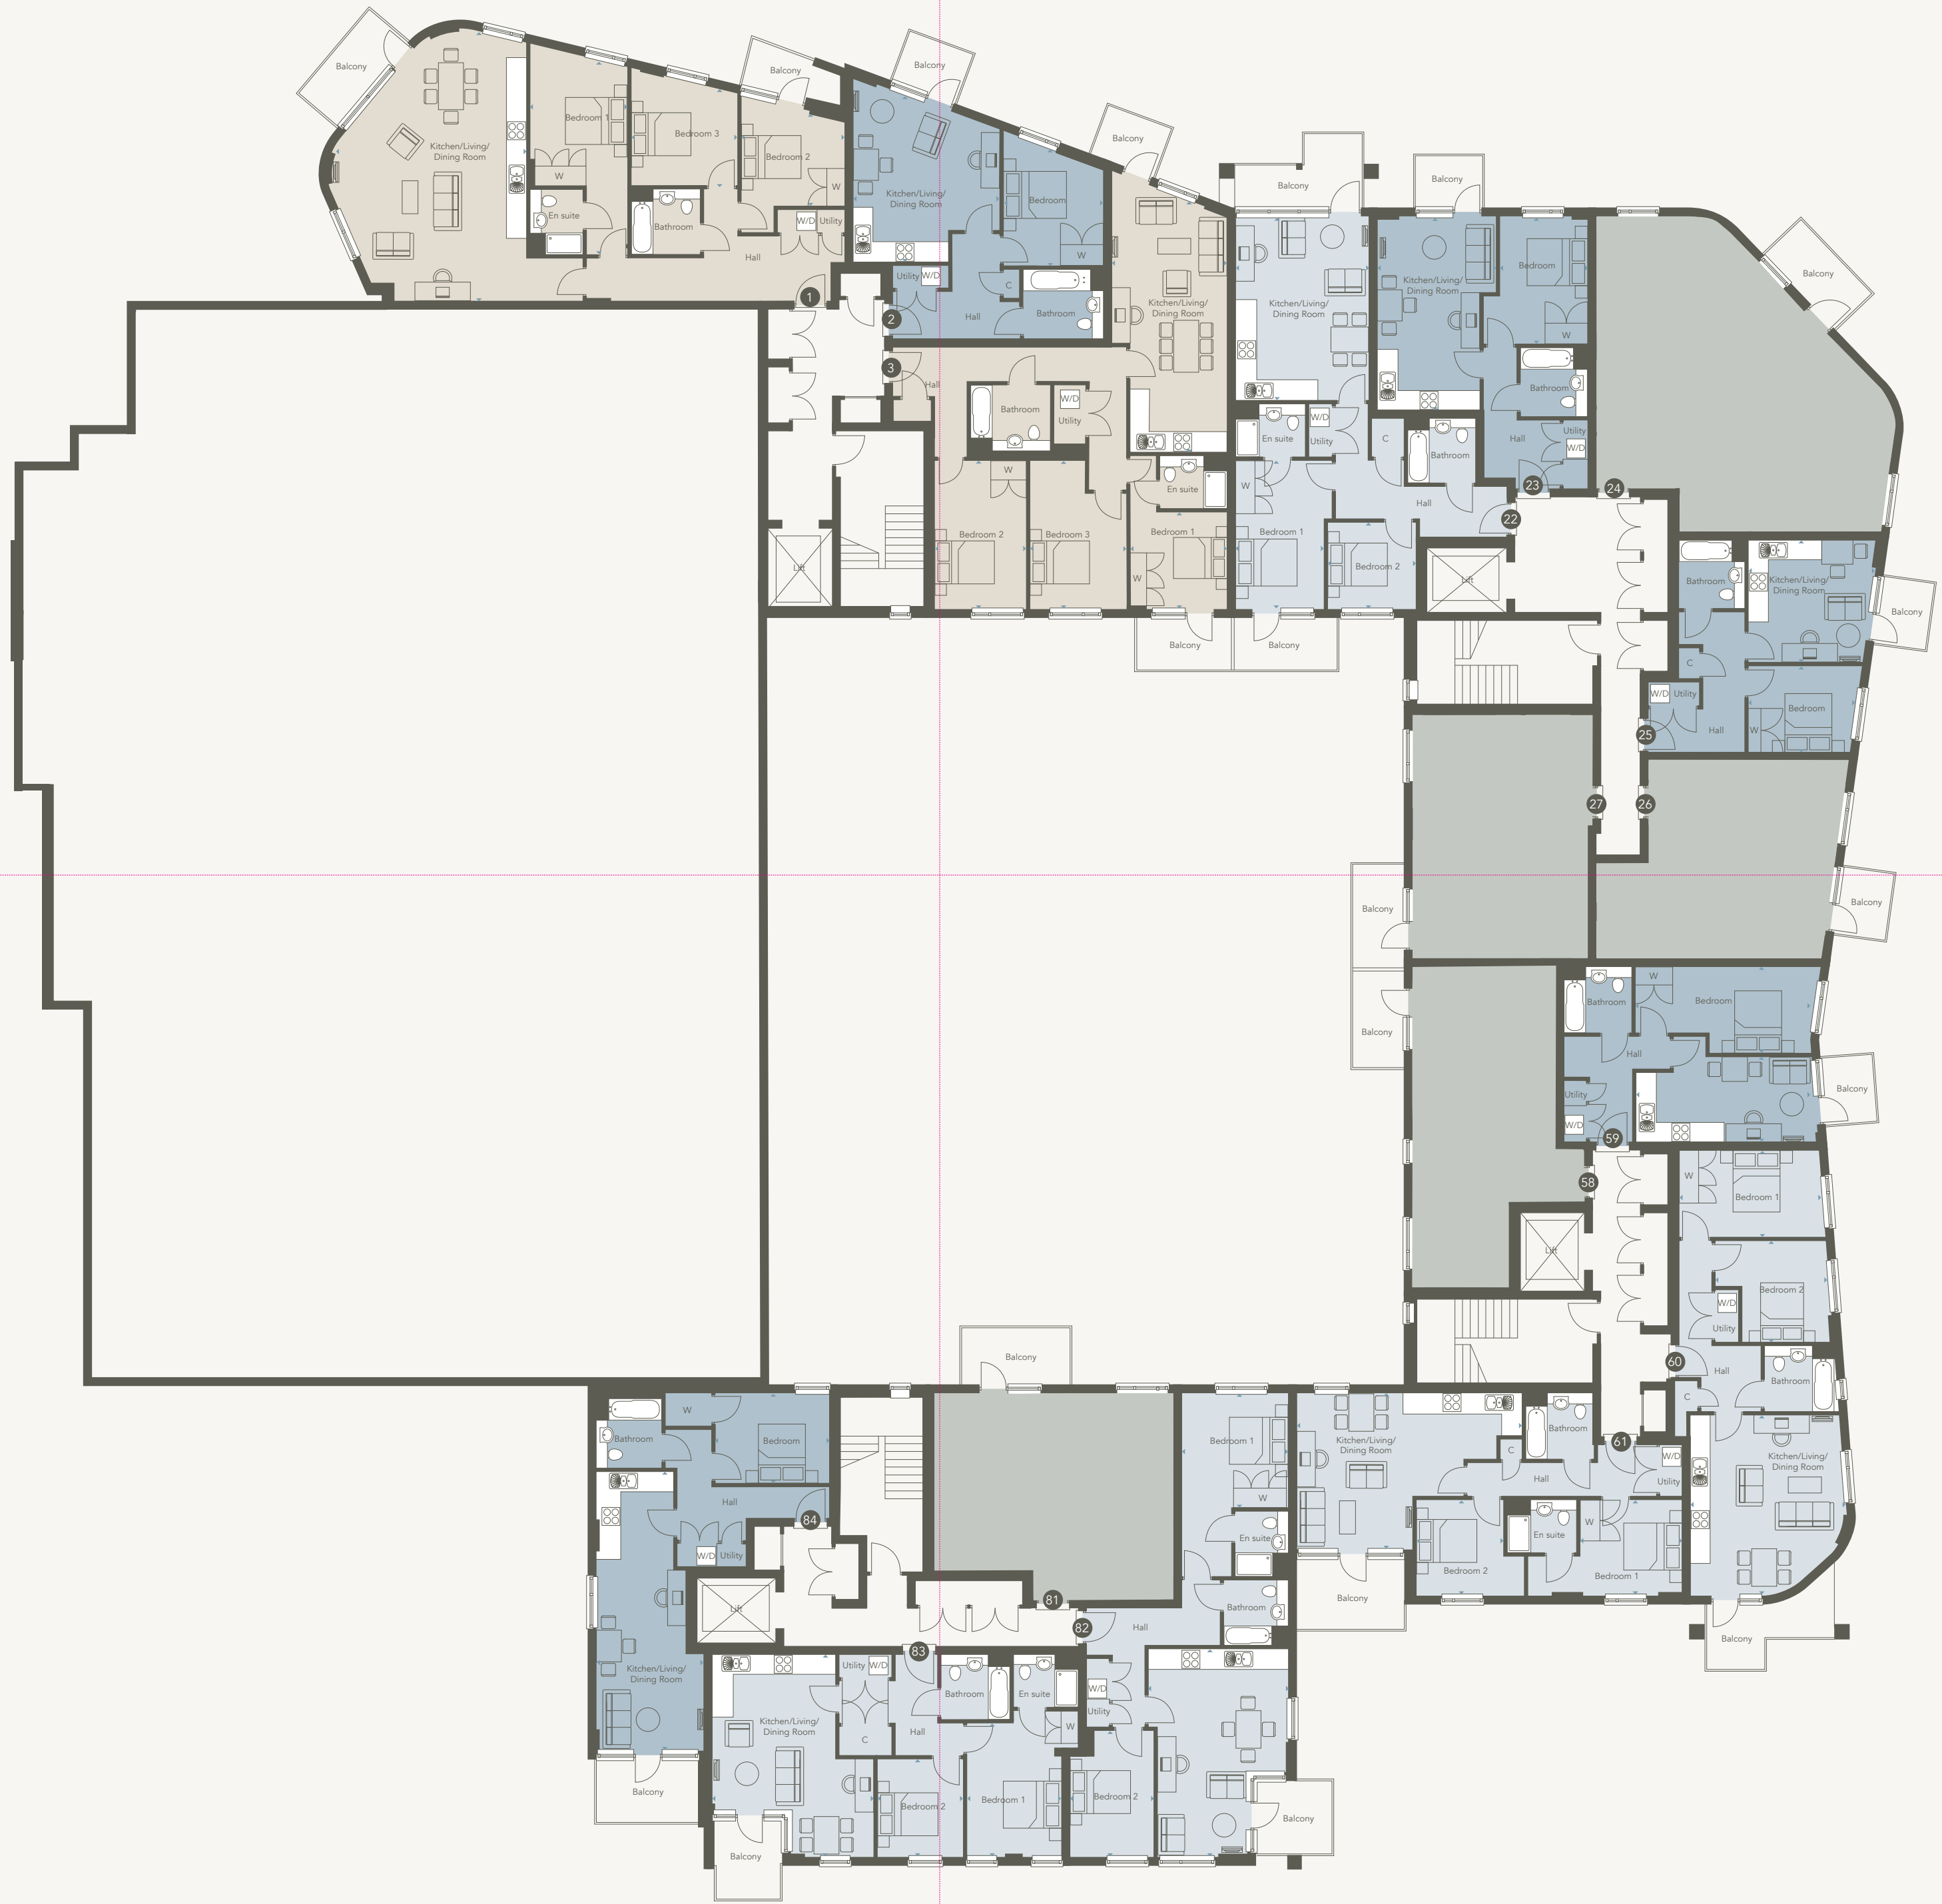

FIRST FLOOR

1. **Key**
2. 1 bedroom apartment
   - 2 bedroom apartment
   - 3 bedroom apartment
   - Affordable housing
   - Dimension indicator
   - W Wardrobe
   - W/D Washer/dryer
   - C Cloaks cupboard