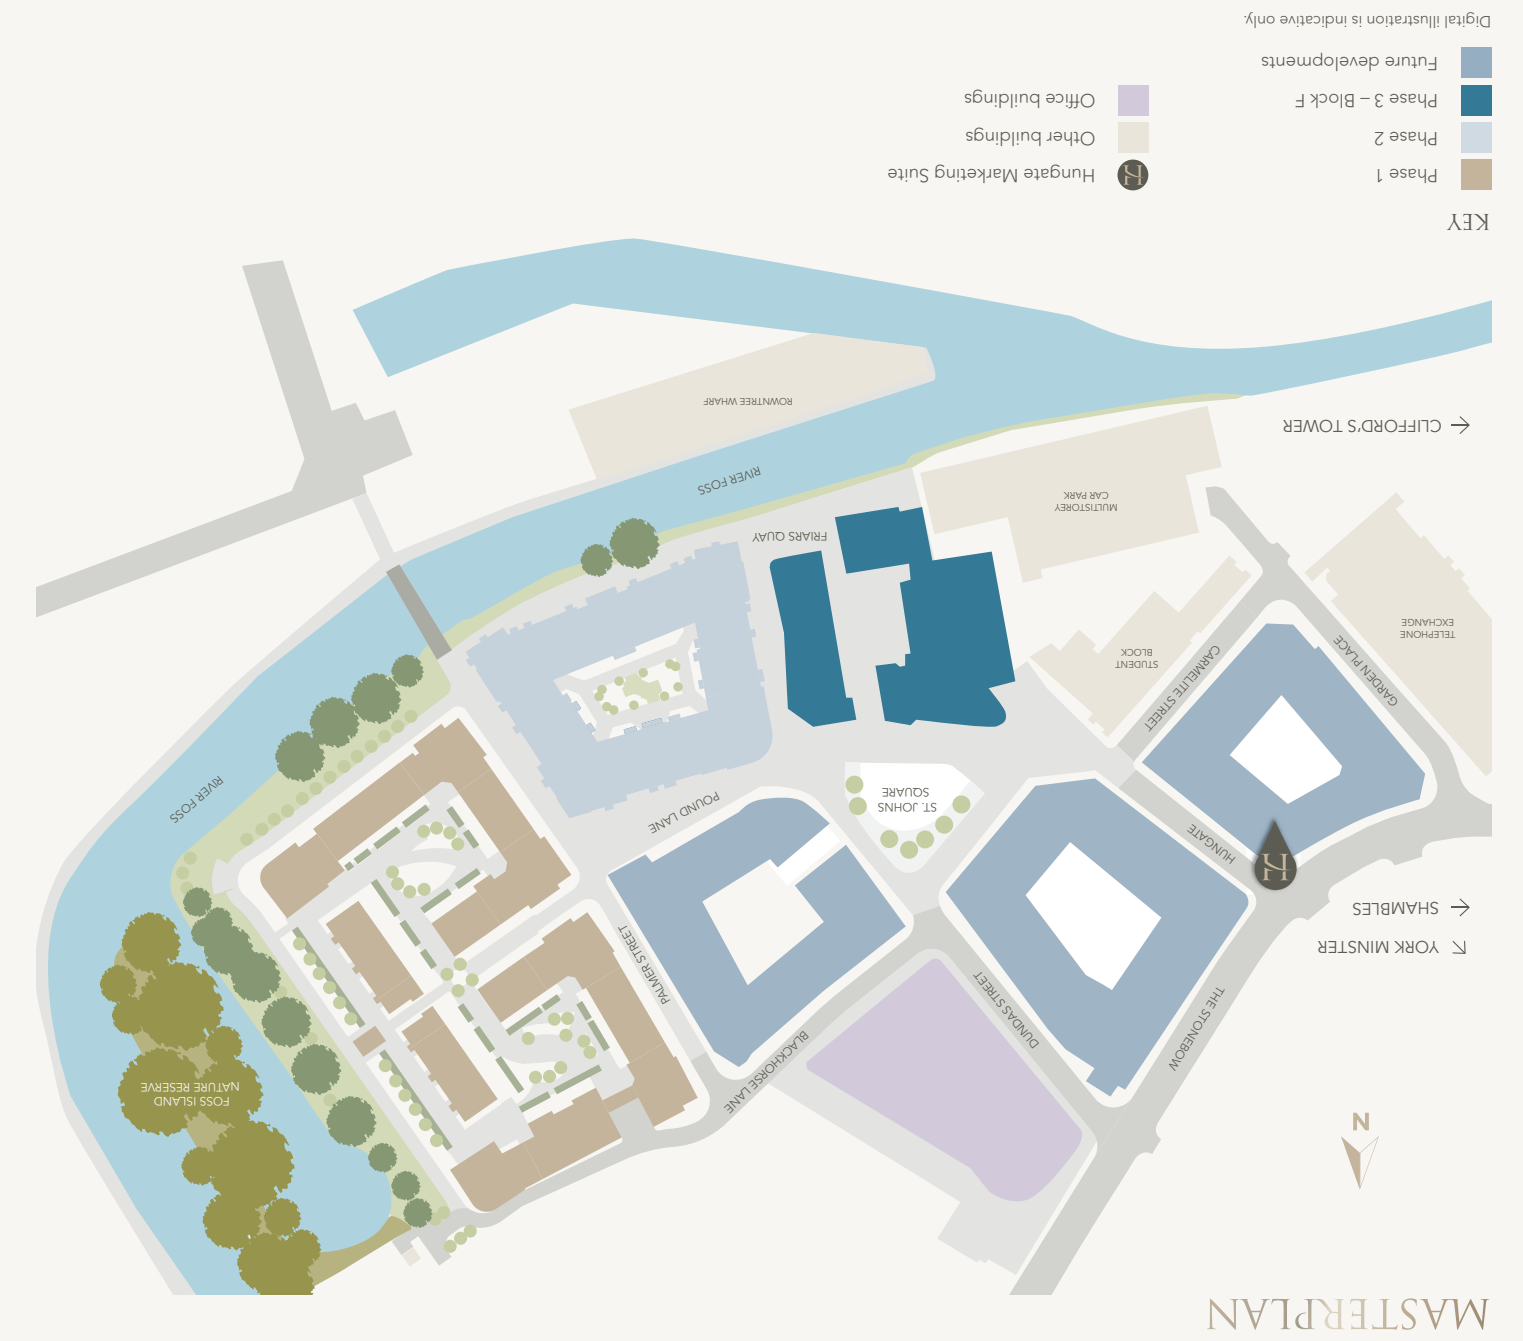

Apartment 88			
Kitchen/Living/Dining Room	8960mm x 3415mm	29' 5" x 11' 2"	
Bedroom	2800mm x 3586mm	9' 2" x 11' 9"	
Total apartment area	55.4 sq m	596.6 sq ft	

TWO BEDROOM APARTMENTS

Apartment 64			
Kitchen/Living/Dining Room	5674mm x 4994mm	18' 7" x 16' 5"	
Bedroom 1	2800mm x 4856mm	9' 2" x 15' 11"	
Bedroom 2	2991mm x 3713mm	9' 10" x 12' 2"	
Total apartment area	66.0 sq m	710.6 sq ft	

Apartment 65			
Kitchen/Living/Dining Room	7170mm x 4967mm	23' 6" x 16' 4"	
Bedroom 1	4958mm x 3090mm	16' 3" x 10' 2"	
Bedroom 2	3440mm x 3090mm	11' 3" x 10' 2"	
Total apartment area	68.4 sq m	736.7 sq ft	

Apartment 86			
Kitchen/Living/Dining Room	6515mm x 4432mm	21' 4" x 14' 6"	
Bedroom 1	5840mm x 3345mm	19' 2" x 11' 0"	
Bedroom 2	4035mm x 2800mm	13' 3" x 9' 2"	
Total apartment area	72.0 sq m	774.6 sq ft	

Apartment 87			
Kitchen/Living/Dining Room	5247mm x 6540mm	17' 3" x 21' 5"	
Bedroom 1	3020mm x 4345mm	9' 11" x 14' 3"	
Bedroom 2	2750mm x 3215mm	9' 0" x 10' 7"	
Total apartment area	69.9 sq m	751.9 sq ft	

THREE BEDROOM APARTMENTS

Apartment 4			
Kitchen/Living/Dining Room	6297mm x 8589mm	20' 8" x 28' 2"	
Bedroom 1	3176mm x 6734mm	10' 5" x 22' 1"	
Bedroom 2	3340mm x 4456mm	10' 11" x 14' 7"	
Bedroom 3	3355mm x 3638mm	11' 0" x 11' 11"	
Total apartment area	112.3 sq m	1208.4 sq ft	

Apartment 6			
Kitchen/Living/Dining Room	9190mm x 4263mm	30' 2" x 14' 0"	
Bedroom 1	4895mm x 3577mm	16' 1" x 11' 9"	
Bedroom 2	4680mm x 2800mm	15' 4" x 9' 2"	
Bedroom 3	4680mm x 2753mm	15' 4" x 9' 0"	
Total apartment area	99.9 sq m	1075.8 sq ft