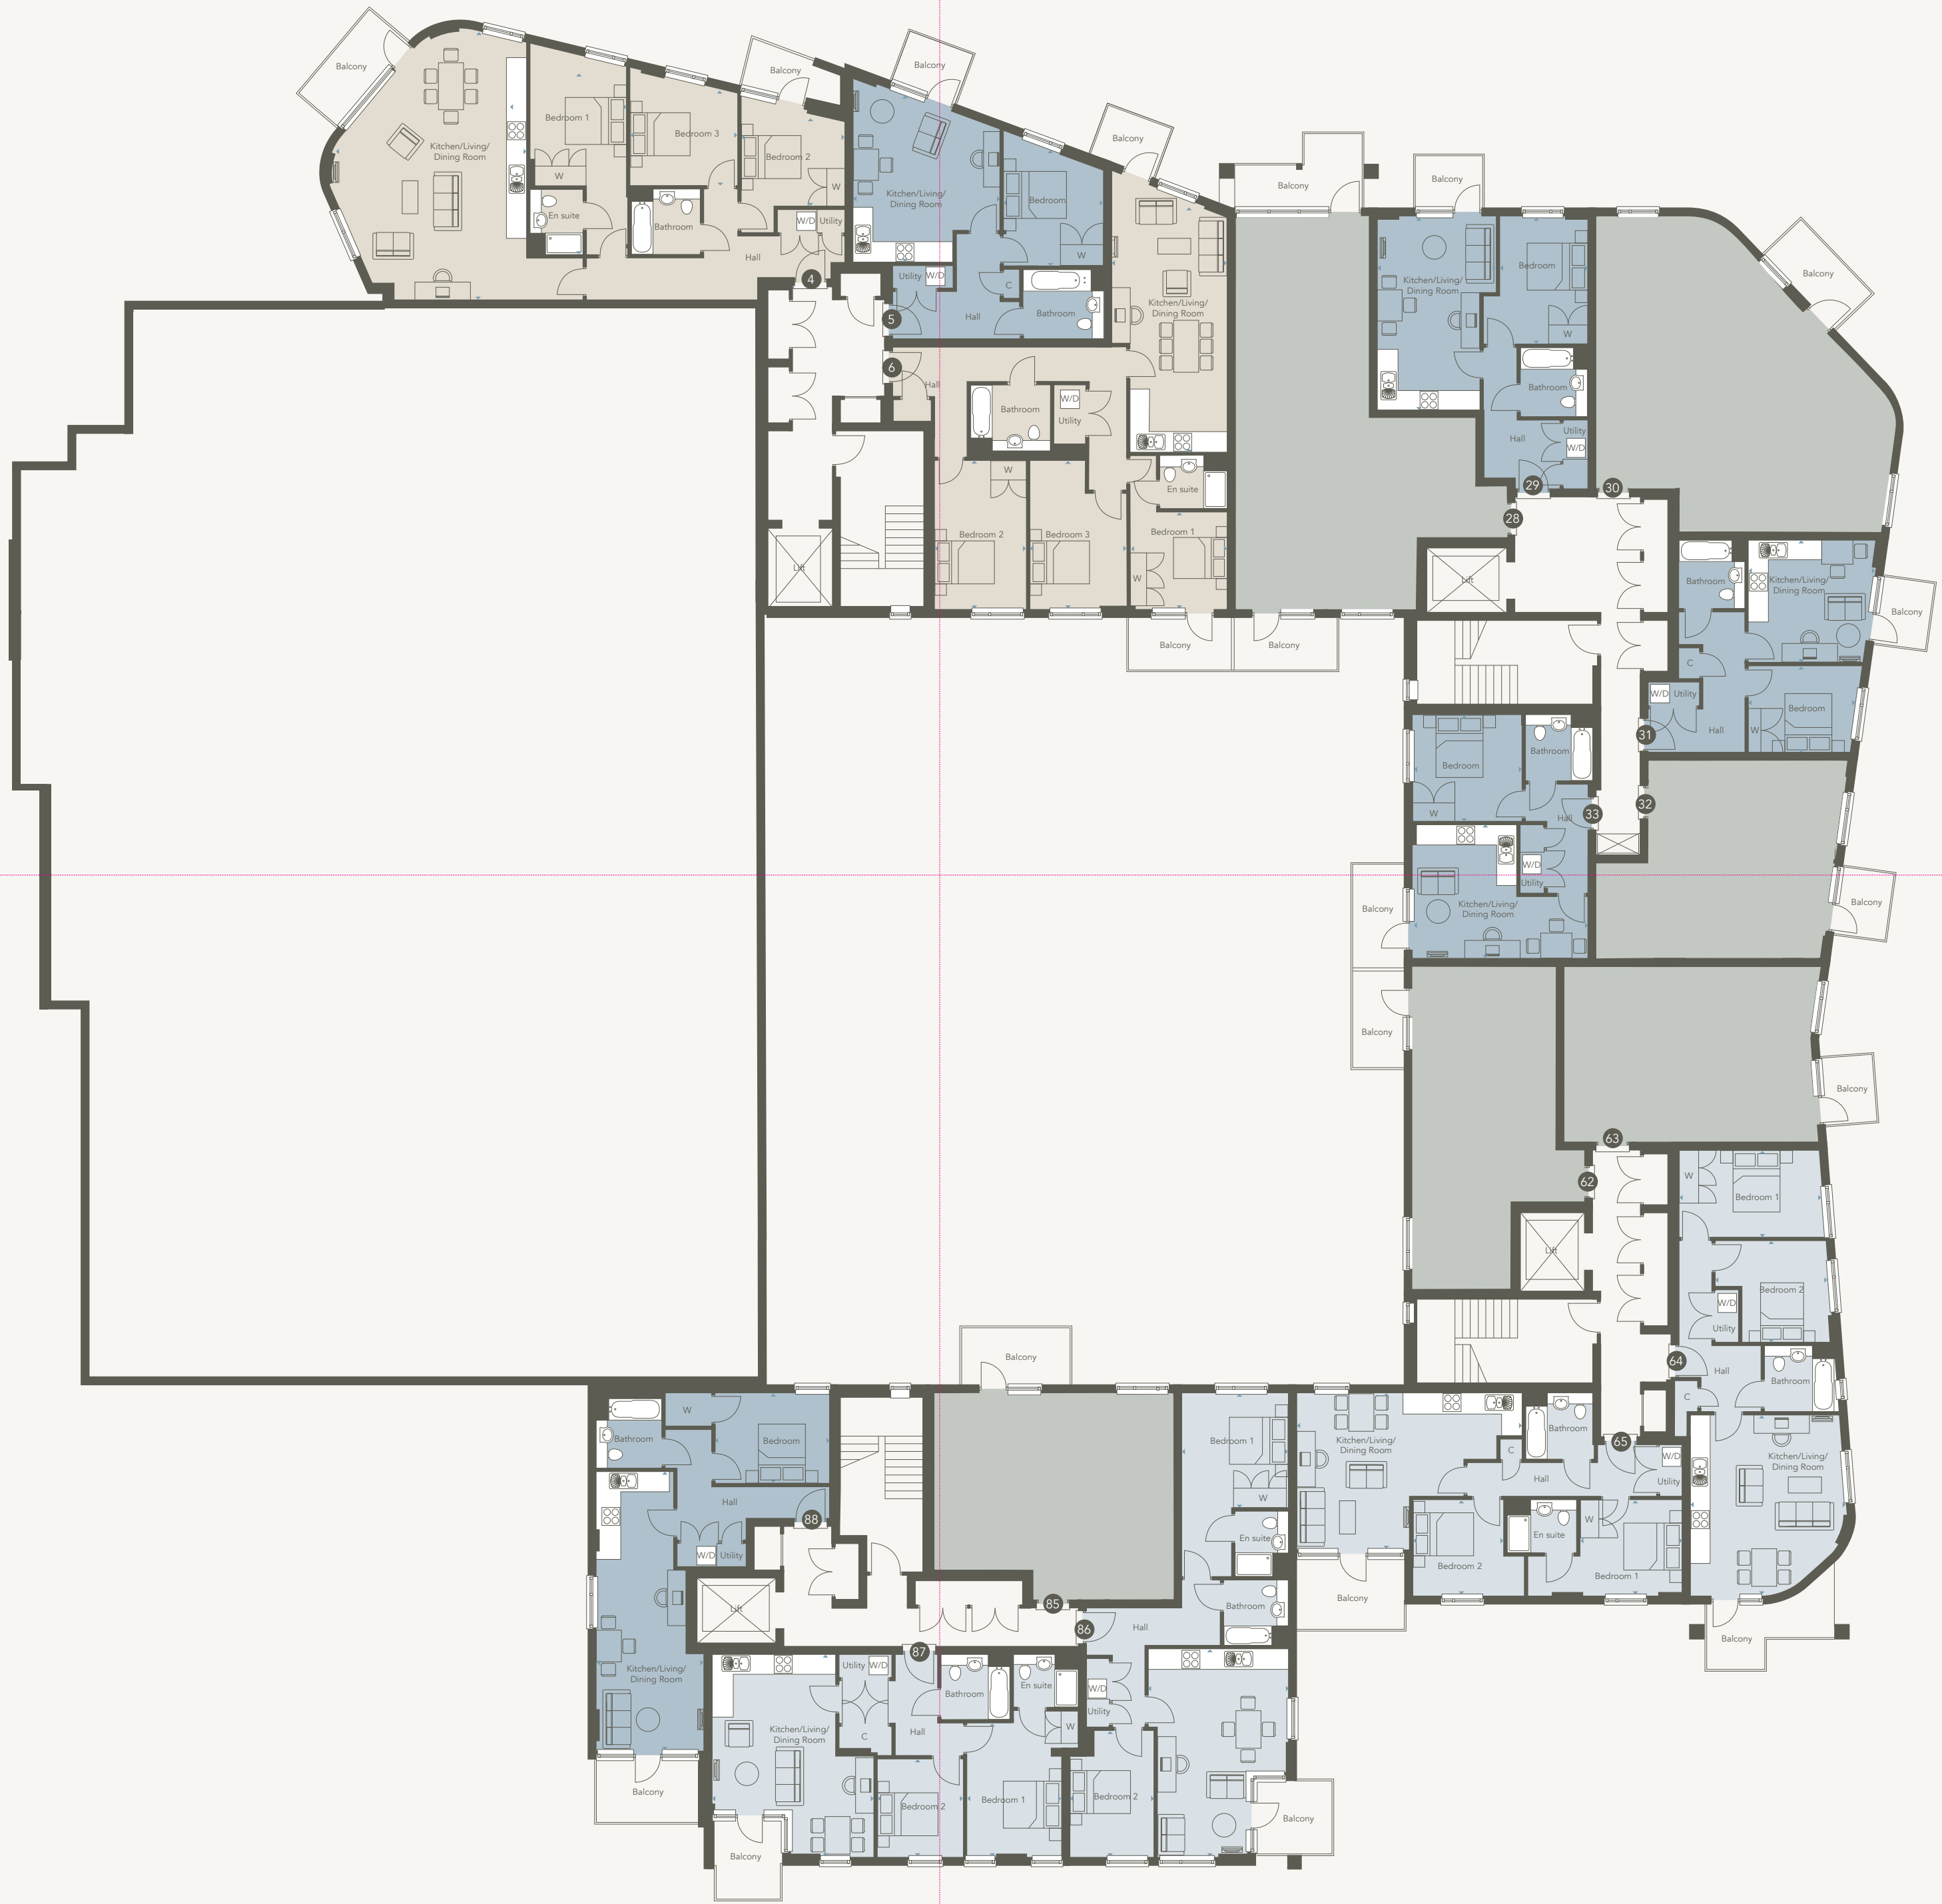

SECOND FLOOR

1. **Key**
2. 1 bedroom apartment
   - 2 bedroom apartment
   - 3 bedroom apartment
   - Affordable housing
   - Dimension indicator
   - W Wardrobe
   - W/D Washer/dryer
   - C Cloaks cupboard